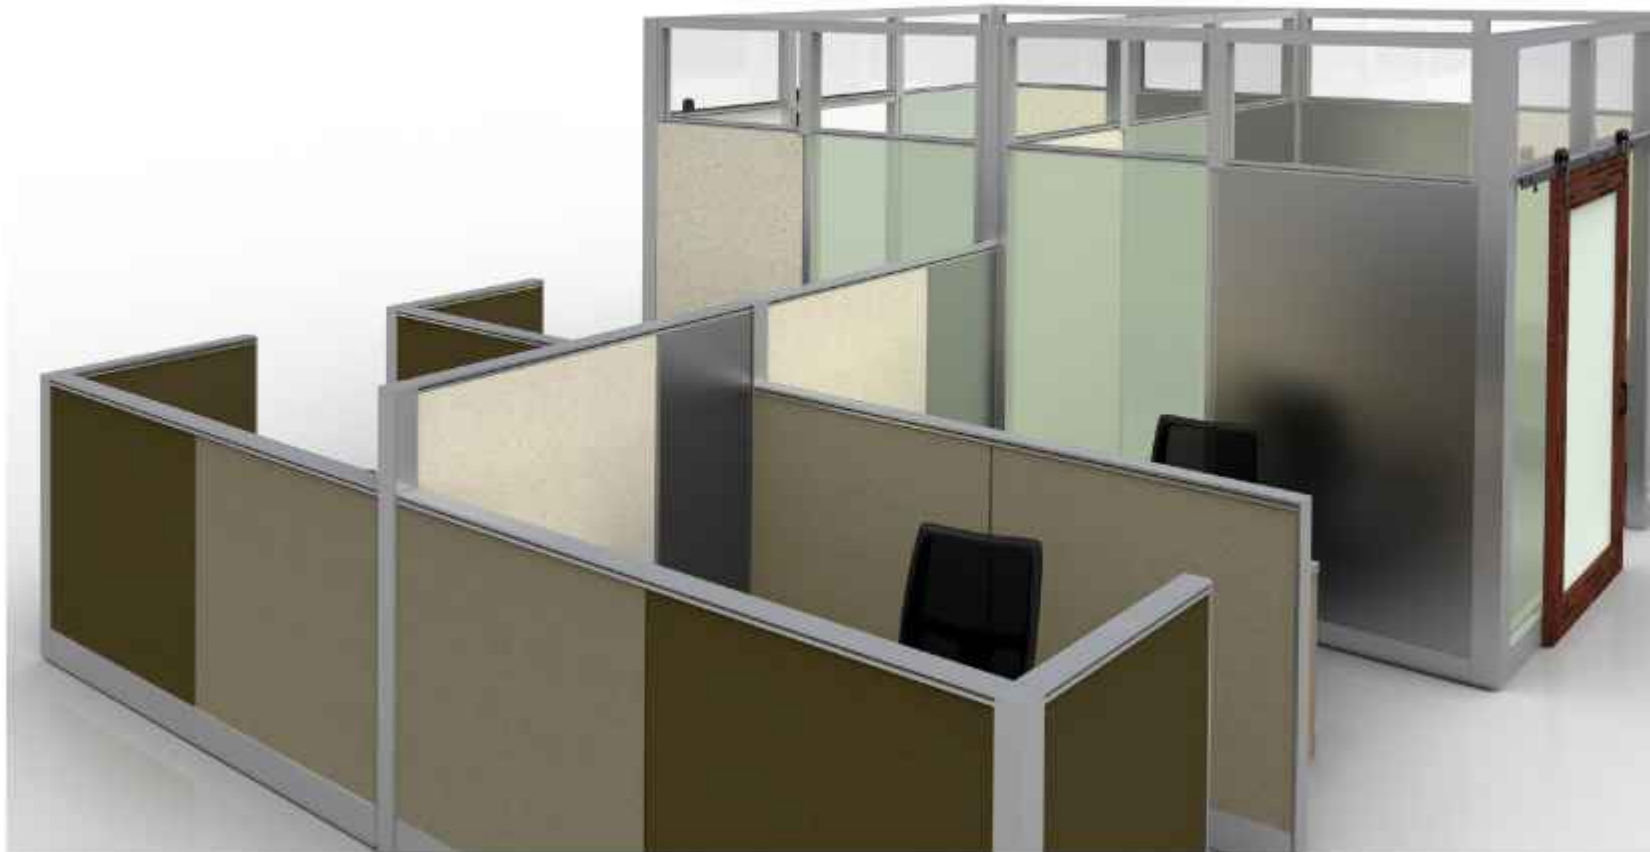

GENIUS WALL WITH UNITE ADJUNCT SPACE

T

Furnishing Knowledge®