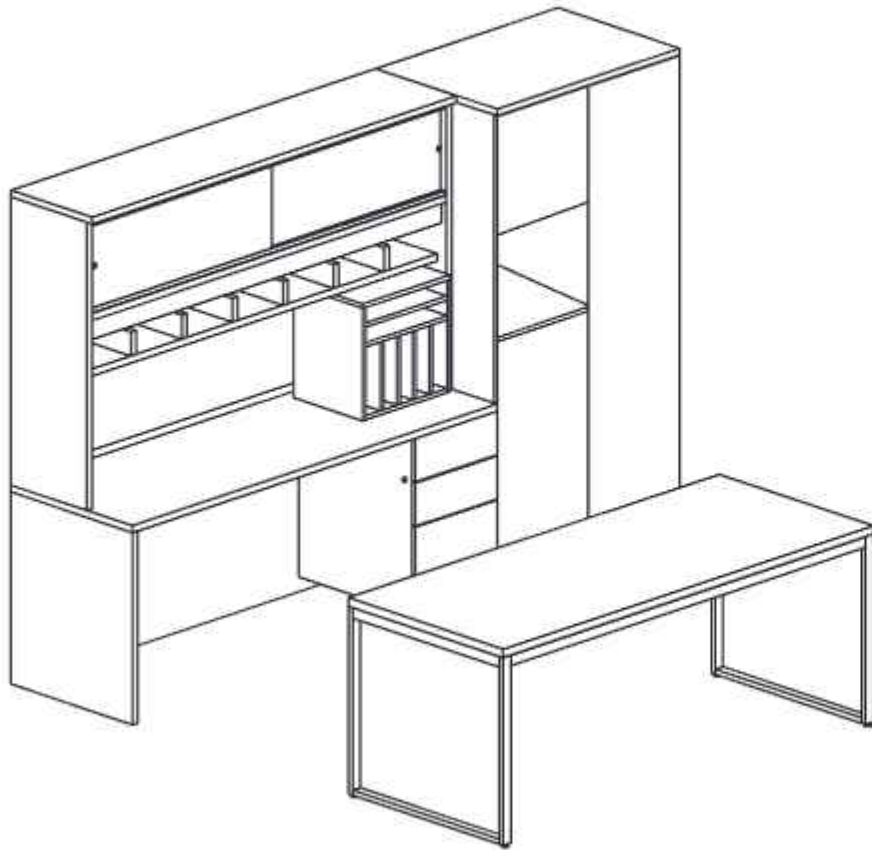

Furnishing Knowledge®

UNITE 120° CONFIGURATION

Other featured products: WorkUp[®] adjustable tables, LED desktop lights, Flat Screen Support System

SIMPLE ADJUSTABILITY

Furnishing Knowledge®

UNITE WITH DIVIDER SCREENS

Other featured products: WorkUp[®] adjustable tables, Flat Screen Support System

SOPHISTICATED DESKING

Furnishing Knowledge®

UNITE FREESTANDING TABLE

Other featured products: Altus[®] task chair, Aristotle[®] casegoods

LOW CREDENZA SEATING

T

Furnishing Knowledge®

UNITE SPINE WALL

Other featured products: Genesis[®] adjustable desking, U-Series[®] storage, Engage[®] task chairs

TEAMING SPACE

T

Furnishing Knowledge®