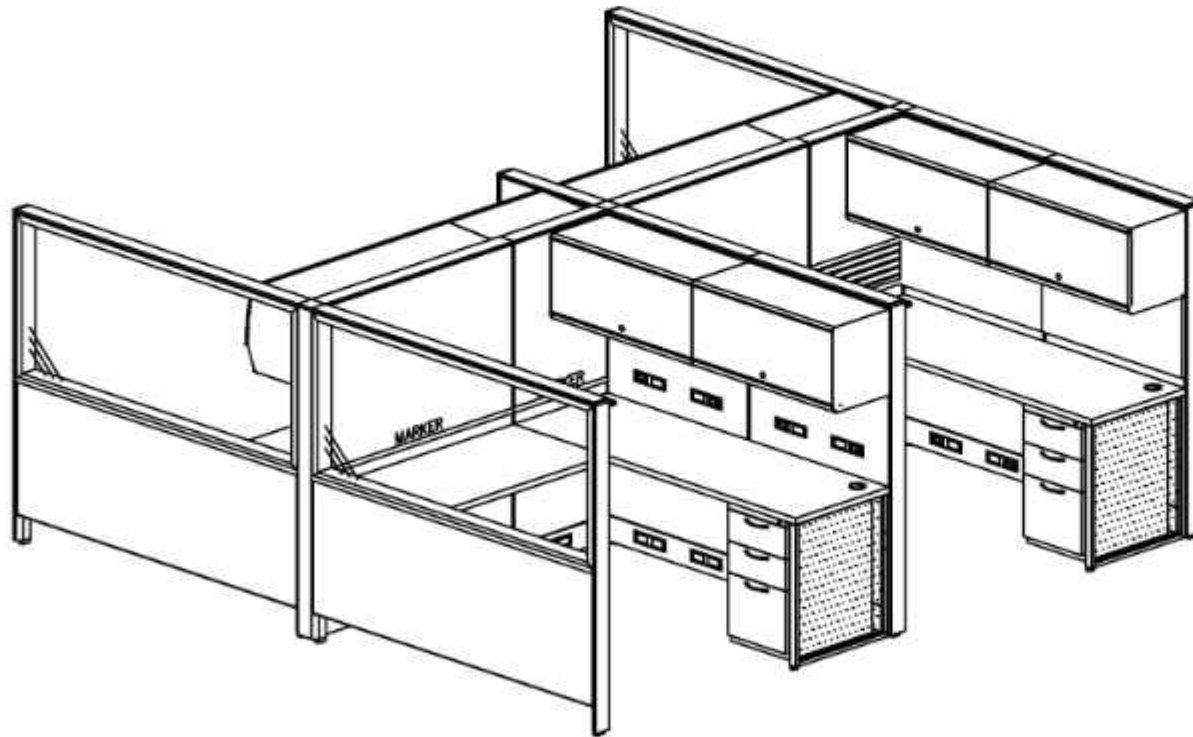

UNITE SEGMENTED MARKERBOARD & GLASS PANELS

Other featured products:

700 Series® pedestals, Universal™ overheads, Impress® task chairs