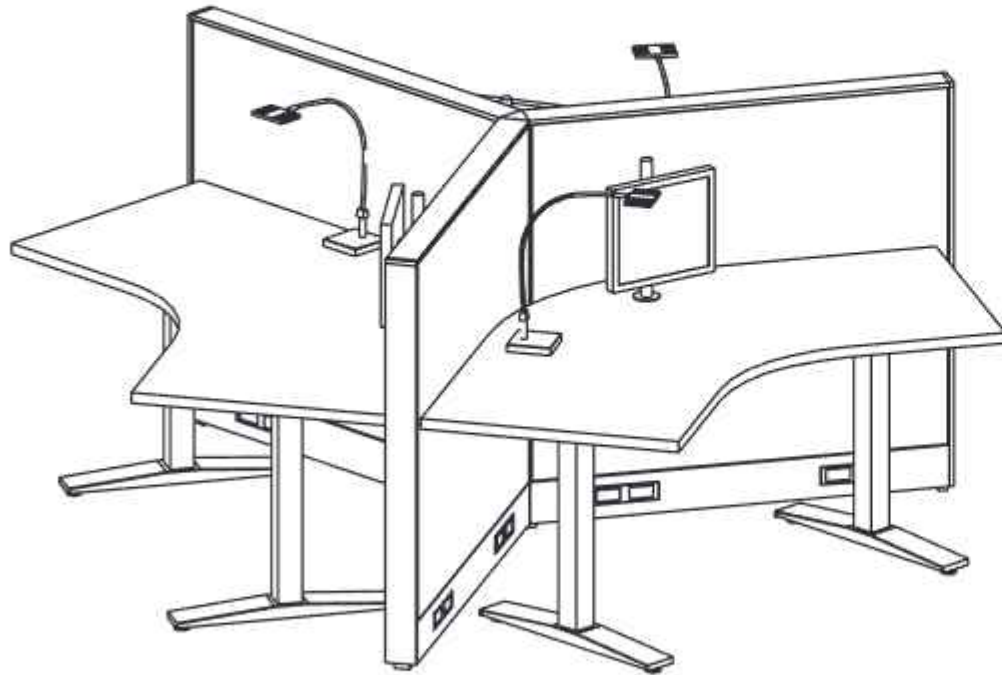

Furnishing Knowledge®

UNITE 120° CONFIGURATION

Other featured products: WorkUp[®] adjustable tables, LED desktop lights, Flat Screen Support System

SIMPLE ADJUSTABILITY

Furnishing Knowledge®

UNITE WITH DIVIDER SCREENS