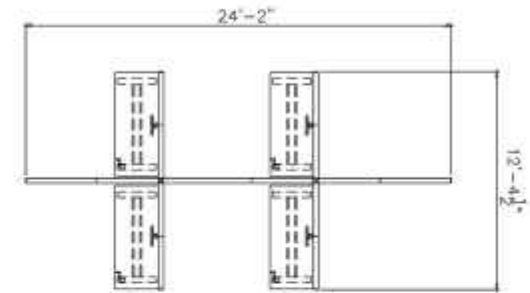

Furnishing Knowledge®

UNITE 120° CONFIGURATION

Other featured products: WorkUp[®] adjustable tables, LED desktop lights, Flat Screen Support System

SIMPLE ADJUSTABILITY

Furnishing Knowledge®

UNITE WITH DIVIDER SCREENS