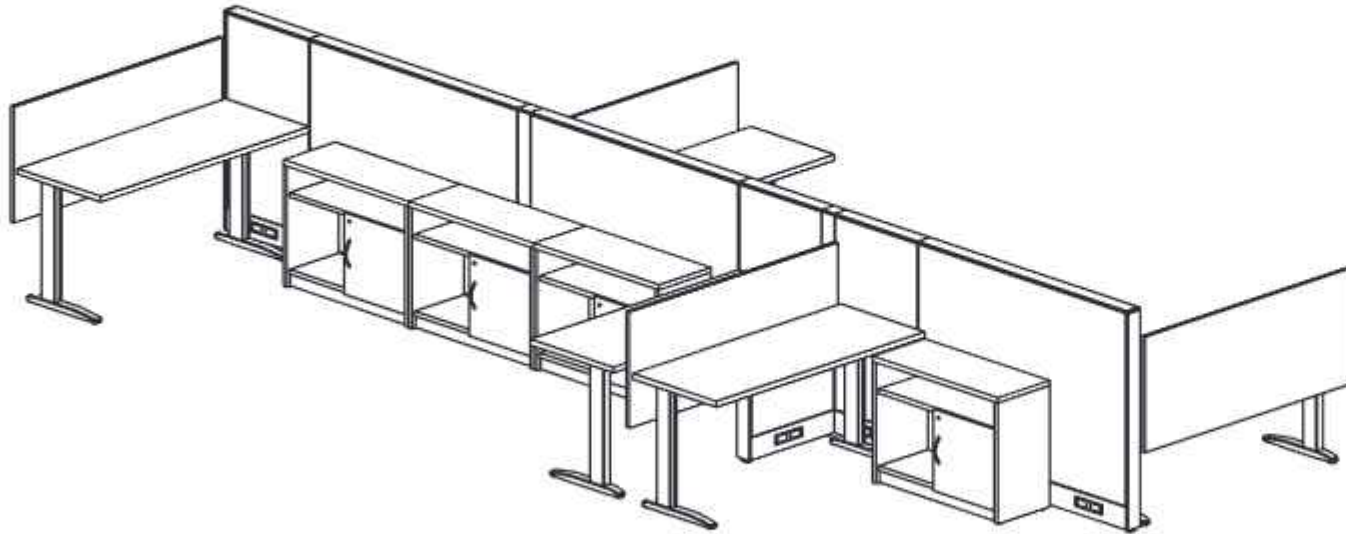

UNITE SPINE WALL

Other featured products: Genesis® adjustable desking, U-Series® storage, Engage® task chairs