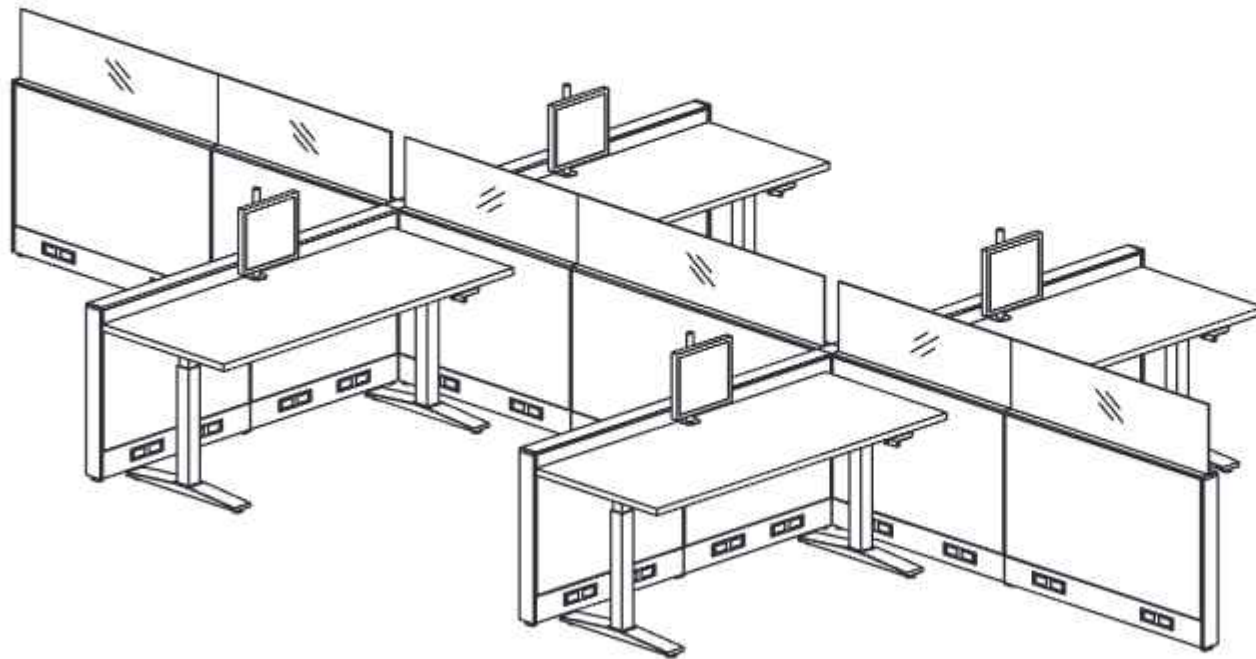

Furnishing Knowledge®

UNITE 120° CONFIGURATION

Other featured products: WorkUp[®] adjustable tables, LED desktop lights, Flat Screen Support System

SIMPLE ADJUSTABILITY

Furnishing Knowledge®

UNITE WITH DIVIDER SCREENS