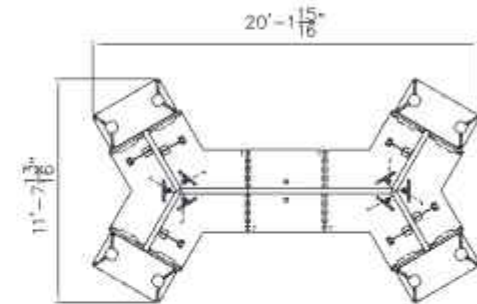

Furnishing Knowledge®

UNITE BENCHING

Other featured products: 700 Series[®] mobile pedestals,
LED desktop lights, Altus[®] task chairs

MOBILE COLLABORATION

Furnishing Knowledge®

UNITE IN 120° DEGREE CONFIGURATIONS