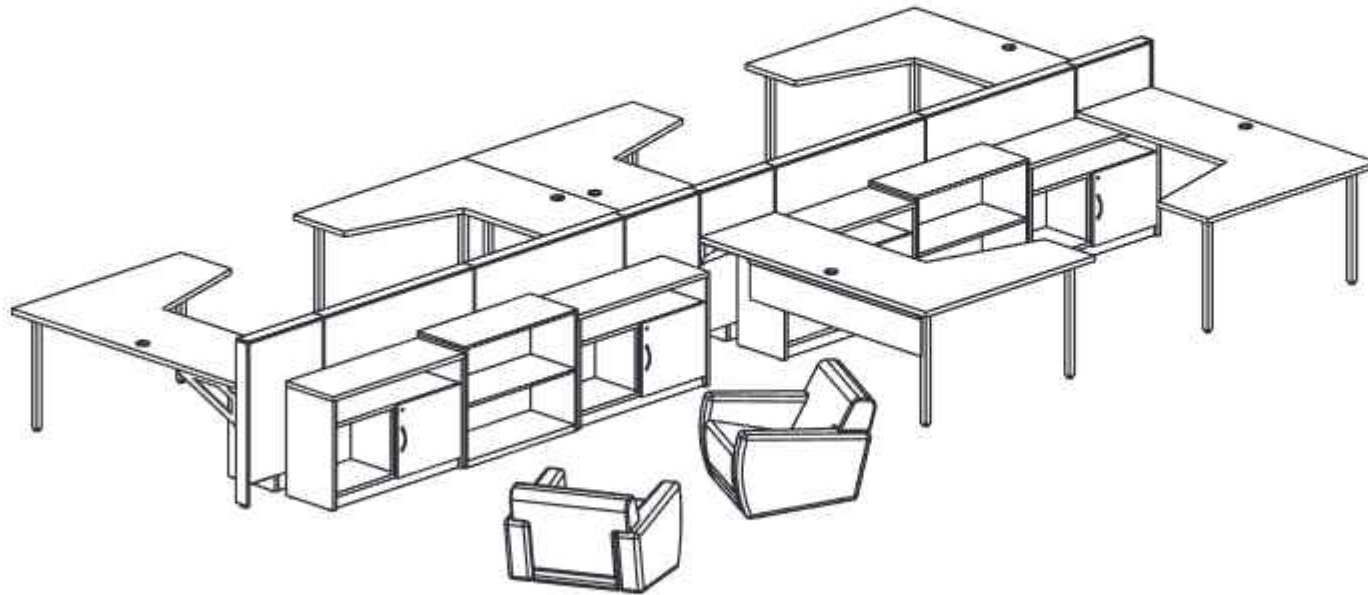

UNITE LOW PANELS

Other featured products: Genesis[®] adjustable desking, U-Series[®] storage

SEE & BE SEEN

T

Furnishing Knowledge®

UNITE SPINE WALL

Other featured products: Sela[®] lounge seating, U-Series[®] storage, 700 Series[®] bookcase

HIGH ENERGY FLOW

T

Furnishing Knowledge®

UNITE SPINE WALL

Other featured products: Genesis[®] adjustable desking, U-Series[®] storage, Engage[®] task chairs, Strive[®] nesting chairs, Portico[™] table

LINEAR PLANNABILITY