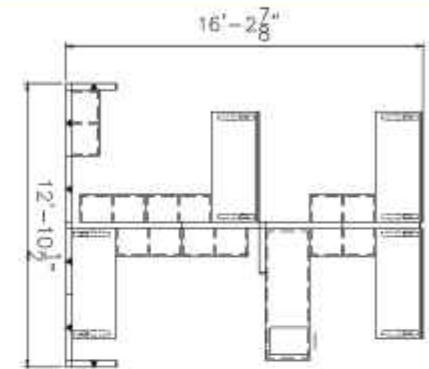

UNITE LOW PANELS

Other featured products: Genesis® adjustable desking, U-Series® storage