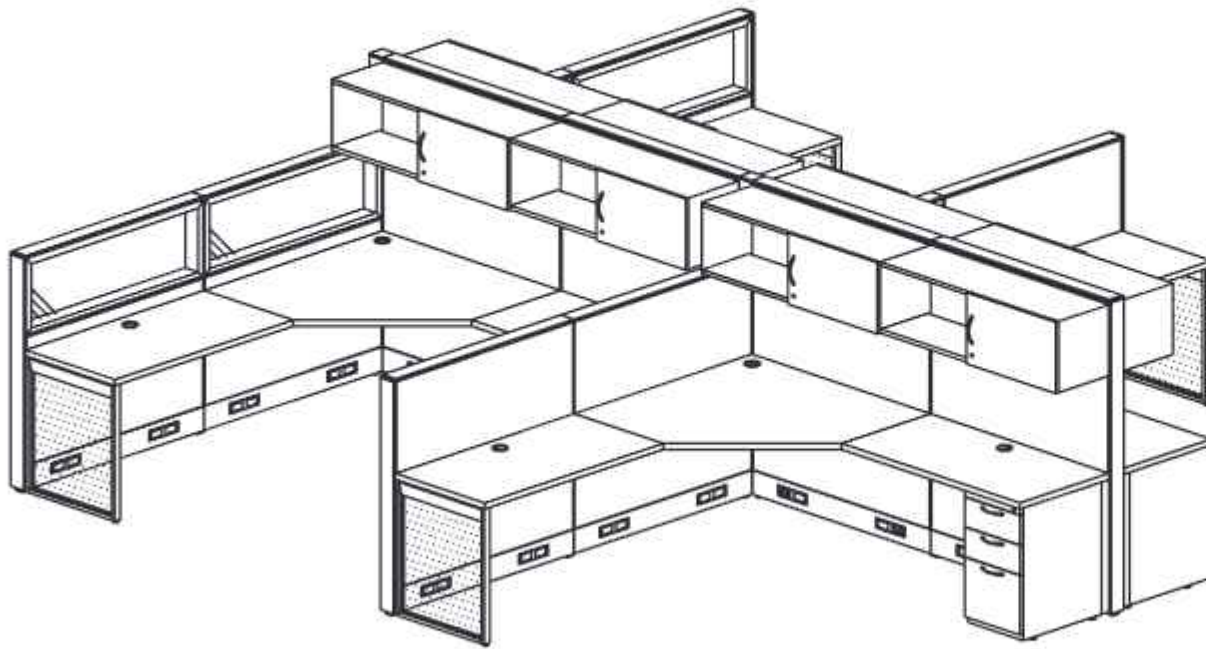

 = traditional planning

 = benching applications

 = storage-based planning

 = wall integration

 = loose furniture integration

On the reverse side of each card, you will find floorplan models and a rough footprint of each configuration, as well as relative cost per user and level of privacy. Many cards also offer a QR code that can be scanned with your smartphone for additional details.

Most of these thought starters feature standard Unite solutions, which can be easily specified and ordered. Others show tailored solutions (noted with **T**) that have been customized to meet specific project requirements. However, the reverse side of these cards shows a comparable floor plan with standard solutions. Whether you're looking to design a simple space or create something truly unique, your KI sales consultant is ready to help you take the next step. Call today or visit ki.com to learn more.

ROOM FOR IDEAS

Furnishing Knowledge®

UNITE SEGMENTED MARKERBOARD & GLASS PANELS

Other featured products:

700 Series[®] pedestals, Universal[™] overheads, Impress[®] task chairs

ACCOMMODATE TECHNOLOGY

Furnishing Knowledge®

UNITE FABRIC & SEGMENTED GLASS PANELS

Other featured products: U-Series[®] overheads and pedestals

CO-CREATIVE SPACE

Furnishing Knowledge®

UNITE PANELS WITH SLAT WALL

Other featured products: U-Series® storage towers,
700 Series® lateral files, LED desktop lights