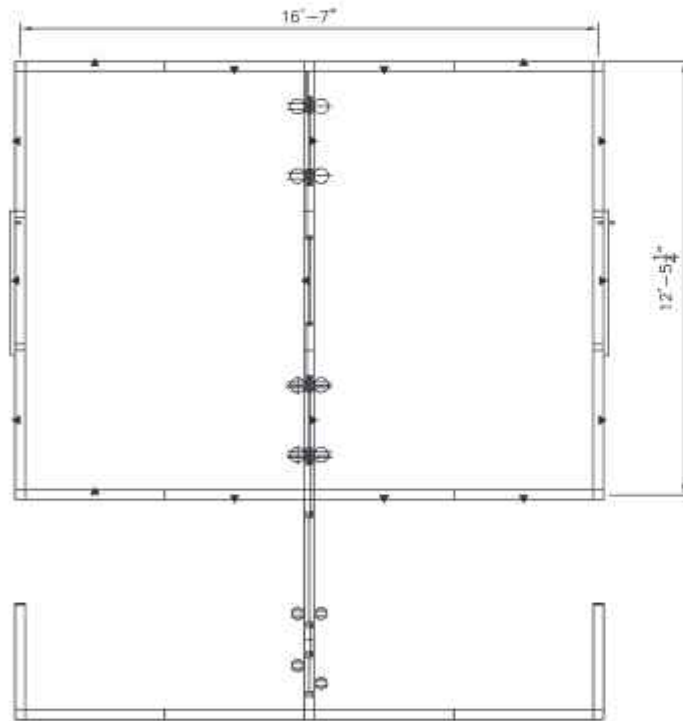

UNITE PANELS WITH GENIUS OFFICES

Other featured products: Genius® movable walls and doors