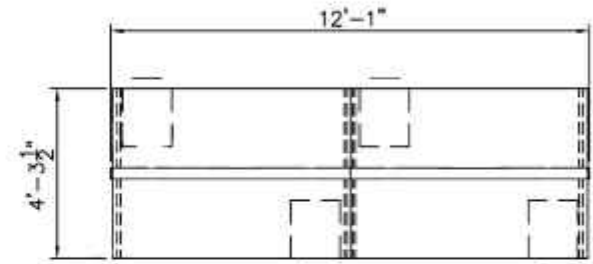

UNITE BENCHING

Other featured products: 700 Series® mobile pedestals,
LED desktop lights, Altus® task chairs