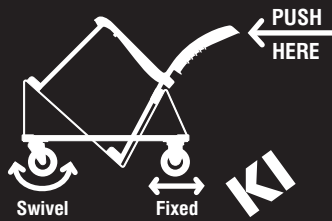

Strive® Dolly

WARNING! 13.5253

LOAD CHAIRS as shown only.
PUSH LOADED DOLLY FORWARD
ONLY from point indicated and in
direction shown. To do otherwise
may result in load tipping and injury.

Maximum stacking height
4-leg poly - 15 chairs
4-leg upholstered - 8 chairs
Sled poly - 15 chairs
Sled upholstered - 8 chairs