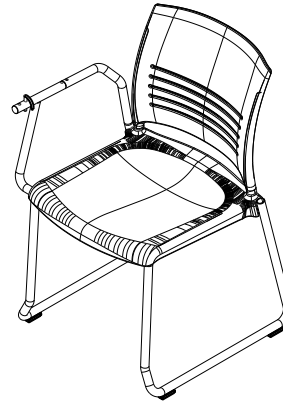

# Parts Diagram

Strive® Seating  
ChangeUp™ Tablet Arm  
January 2023

Item 15 - 4-Leg Glide Chair Frame  
(see KI-PD-000013 for additional parts)

Item 16 - 4-Leg Caster Chair Frame  
(see KI-PD-000013 for additional parts)

Item 17 - Sled Base Chair Frame  
(see KI-PD-000032 for additional parts)

Item 18 - Task Chair Frame  
(see KI-PD-000026 for additional parts)

.XX = Select Color

Item 1 includes items 3, 4, 5, 6, 7, 8 & 9.