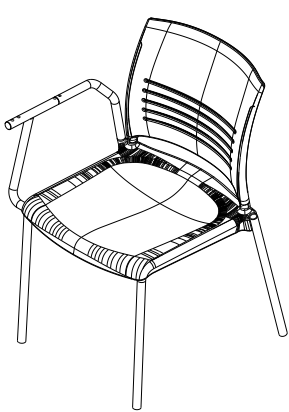

# Parts Diagram

Strive® Seating  
ChangeUp™ Tablet Arm  
January 2023

Item 15 - 4-Leg Glide Chair Frame  
(see KI-PD-000013 for additional parts)

Item 16 - 4-Leg Caster Chair Frame  
(see KI-PD-000013 for additional parts)

Item 17 - Sled Base Chair Frame  
(see KI-PD-000032 for additional parts)

Item 18 - Task Chair Frame  
(see KI-PD-000026 for additional parts)

.XX = Select Color

Item 1 includes items 3, 4, 5, 6, 7, 8 & 9.