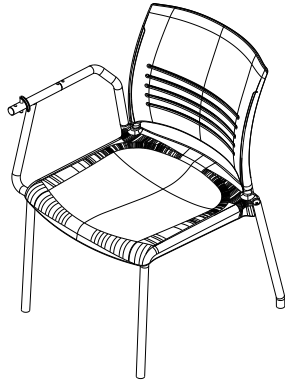

# Parts Diagram

Strive® Seating  
ChangeUp™ Tablet Arm  
January 2023

Item 15 - 4-Leg Glide Chair Frame  
(see KI-PD-000013 for additional parts)

Item 16 - 4-Leg Caster Chair Frame  
(see KI-PD-000013 for additional parts)

Item 17 - Sled Base Chair Frame  
(see KI-PD-000032 for additional parts)

Item 18 - Task Chair Frame  
(see KI-PD-000026 for additional parts)

.XX = Select Color

Item 1 includes items 3, 4, 5, 6, 7, 8 & 9.