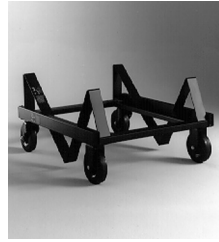

# MAESTRO<sup>®</sup> SEATING

---

PRICE LIST

EFFECTIVE SEPTEMBER 25, 2024  
800.424.2432

---

<b>Maestro®</b>		
General Information		3
Chairs		5

Stacking Chair (MSP)

Transport Dolly

Features		
Stackable	•	
Ganging	•	
Polypropylene seat and back	•	
General Dimensions		
Seat width	18"	
Seat depth	17-1/2"	
Seat height	17-1/2"	
Floor to back height	31-1/2"	
Overall Dimensions		
Width	19-1/4"	22-3/8"
Depth	21-1/4"	25-5/8"
Ganging on center	20"	
Stacking on Dolly		
Width	23"	
Depth	42"	
Quantity/height	38 Chairs/80" High	
Stacking on Floor		
Width	19-1/4"	
Depth	31"	
Quantity/height	10 Chairs/38-3/4" High	

**SPECIFICATIONS****Seat and Backrest**

Injection-molded polypropylene seat and back. Back features a contoured handle for easy lifting and stacking.

**Chair Frame**

7/16" solid steel rod in bright nickel-chrome or with electrostatically-applied epoxy.

**Transport Dolly**

Tubular and plate steel welded together. 5" casters: two fixed, two swivel. Powder-coated finish.

**Universal Dolly Handle**

Tubular steel and plate steel construction. Handle is powder coated. Field-assembled to dolly.