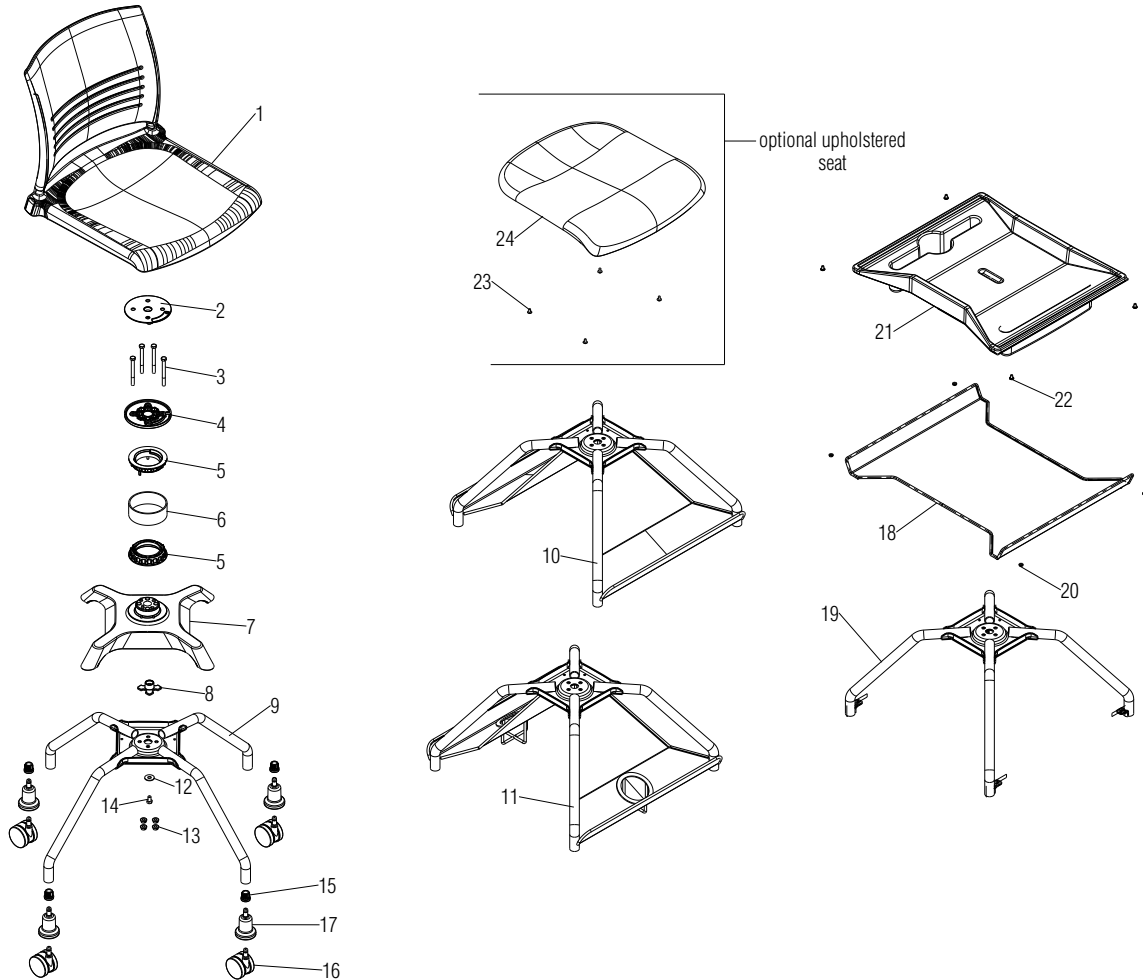

# Parts Diagram

Learn2™ Classroom Furniture

Strive® Seating Armless Chair

With and Without Accessories

November 2023

XX = Select Color

Item	Part Number	Item Description	Req Qty	Item	Part Number	Item Description	Req Qty
1	2SRS	Chair, Strive Swivel	1	13	12.1154.X	Nut, 5/16-18 Hex Flange Centerlock BLK ZC	4
2	47.1035.X	Bushing, Seat Swivel with Spacer and Bumpers	1	14	12.2207.X	Bolt, 5/16-18 x 1/2 Hex Head w/ Patch	1
3	12.2205.X	Screw, 5/16-18 x 3 1/4 Hex Head GR2 Machine	4	15	46.0386.BL.X	Bushing, 13 Gage Tube Caster	4
4	47.1002.BL.X	Casting, Upper Bearing Mount	1	16	09.0440.BL.X	Caster, 60mm Diameter Carpet	4
5	47.1010.X	Bushing, Tablet Arm Rotation Around Seat	2		09.0441.BL.X	Caster, 60mm Diameter Hard Floor	4
6	42.0005.XX.X	Tube, Tablet Hub	1	17	10.0150.X	Glide, Bell	4
7	47.1001.BL.X	Casting, 4-Leg Frame	1	18	47.1042.XX.X	Weldment, Flat Bookrack	1
8	47.1009.X	Bushing, Seat Swivel	1	19	47.1014.FB.XX.X	Weldment, Flat Bookrack Chair Frame	1
9	47.1014.XX.X	Weldment, Chair Frame	1	20	12.0023.TM.X	Nut, #10-24 Hex w/ Lock Washer	4
10	47.1014.BK.XX.X	Weldment, Chair Frame with Bookracks	1	21	47.1097.XX.X	Bookrack, Flat Plastic	1
11	47.1014.CP.XX.X	Weldment, Chair Frame with Cup Holder Bookracks	1	22	12.0838.X	Screw, #12-16 x .38" #10 Truss Head	4
12	12.2206.X	Washer, 5/16 x 1 O.D	1	23	12.0111.XX.X	Screw, #10-24 x 3/8" PTH M/S ZC w/ PATCH	4
				24	STRRC	Assembly, Upholstered Seat Cushion	1