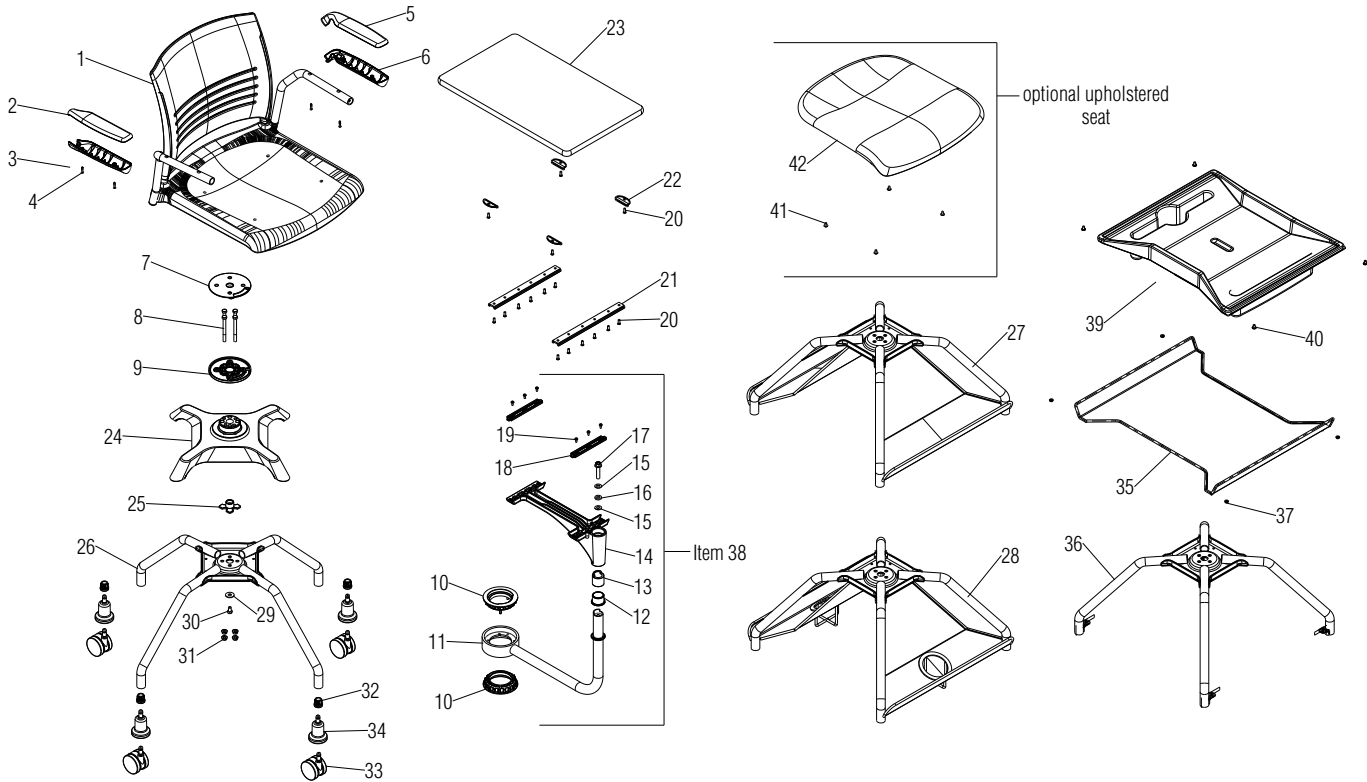

Parts Diagram

Learn2™ Classroom Furniture

Strive® Seating Armchair with Laminate Worksurface
With and Without Accessories

November 2023

.XX = Select Color

Item	Part Number	Item Description	Req Qty	Item	Part Number	Item Description	Req Qty
1	2SRS	Chair, Strive Pressure Fit with Arms	1	22	44.0044.X	Bracket, Wood Tablet Slide Rail Stop	4
2	46.5384.RH.XX.X	Strive Arm Rest, Top Right	1	23	L2RWS	Tablet, Laminate with Lacquer Edge	1
3	46.5383.RH.XX.X	Strive Arm Rest, Bottom Right	1	24	47.1001.BL.X	Casting, 4-Leg Frame	1
4	12.0696.X	Screw, #8 x 5/8 TX OV HD T-B	4	25	47.1009.X	Bushing, Seat Swivel	1
5	46.5384.LH.XX.X	Strive Arm Rest, Top Left	1	26	47.1014.XX.X	Weldment, 4-Leg Frame	1
6	46.5383.RH.XX.X	Strive Arm Rest, Bottom Left	1	27	47.1014.BK.XX.X	Weldment, Chair Bookrack Frame	1
7	47.1035.X	Bushing, Seat Swivel with Spacer and Bumpers	1	28	47.1014.CP.XX.X	Weldment, Chair Bookrack and Cup Holder Frame	1
8	12.2205.X	Screw, 5/16-18 x 3.25 LG	4	29	12.2206.X	Washer, 5/16 x 1.0 O.D.	1
9	47.1002.BL.X	Casting, Upper Bearing Mount	1	30	12.2207.X	Bolt, 5/16-18 x 0.5, Hex Head	1
10	47.1010.X	Bushing, Rotate Around Seat	2	31	12.1154.X	Nut, 5/16-18 Flange Centerlock	4
11	47.1012.XX.X	Weldment, Tablet Arm Learn2	1	32	46.0386.BL.X	Bushing, Caster	4
12	47.1041.BL.X	Bushing, Bottom 2 Piece Arm Tube	1	33	09.0440.BL.X	Caster, 60mm Diameter Carpet	4
13	47.1038.BL.X	Bushing, Top 2 Piece Arm Tube	1		09.0441.BL.X	Caster, 60mm Diameter Hard Floor	4
14	47.1000.A.BL.X	Casting, Tablet Arm Gusset	1	34	10.0150.X	Bell Glide	4
15	12.2200.X	Washer, 3/8 Hardened for Thrust Washer Stack Fastener	2	35	47.1042.XX.X	Weldment, Flat Bookrack	1
16	12.2202.X	Washer, 3/8 Solid Bronze Thrust Fastener	1	36	47.1014.FB.XX.X	Weldment, Flat Bookrack Chair Frame	1
17	12.2204.X	Screw, 3/8 - 16 x 1.75 Hex Serrated Flange Head Machine Fastener	1	37	12.0023.TM.X	Nut, #10-24 Hex w/ Lock Washer	4
18	47.1007.X	Carriage, Tablet Arm Gusset	2	38	47.1012.XX.ASMX	Assembly, Tablet Arm (includes Items 10-19)	1
19	12.2203.X	Screw, #8-32 x 3/8 Tri-Lobe	6	39	47.1097.XX.X	Bookrack, Flat Plastic	1
20	46.0466.X	Screw, K-50 2.24 x 13mm, T-2	16	40	12.0838.X	Screw, #12-16 x .38" #10 Truss Head	4
21	47.1003.X	Rail, Tablet Slide	2	41	12.0111.XX.X	Screw, #10-24 x 3/8" PTH M/S ZC w/ PATCH	4
				42	STRRC	Assembly, Upholstered Seat Cushion	1