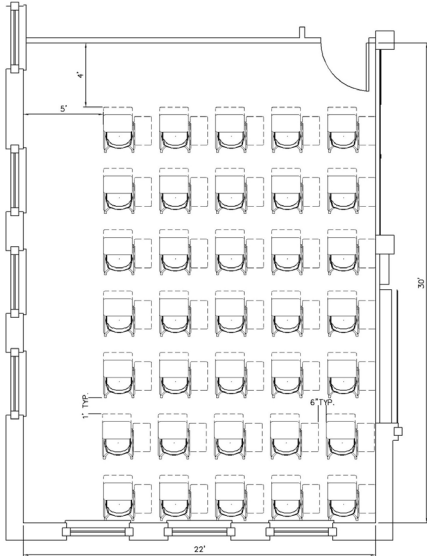

CLASSROOM DENSITY COMPARISONS (CONTINUED)

Room Size 22' x 30' | Intellect Wave®, Learn2®, Pirouette®, Ruckus™, Strive®

Learn2

- Learn2 with Dōni seats - qty 35