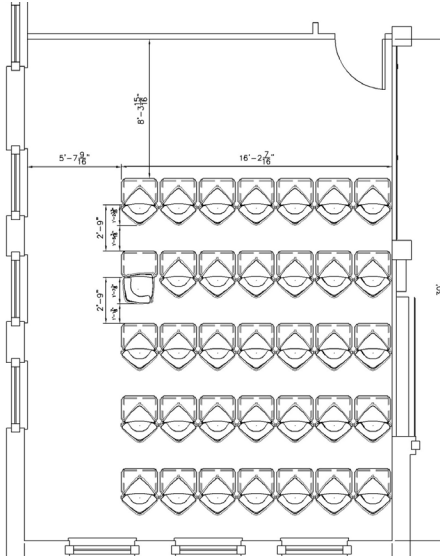

CLASSROOM DENSITY COMPARISONS (CONTINUED)

Room Size 22' x 30' | Intellect Wave®, Learn2®, Pirouette®, Ruckus™, Strive®

Ruckus with Wave

- Ruckus Stack Chairs w/Casters - qty 35
- Intellect Wave Desks - qty 35