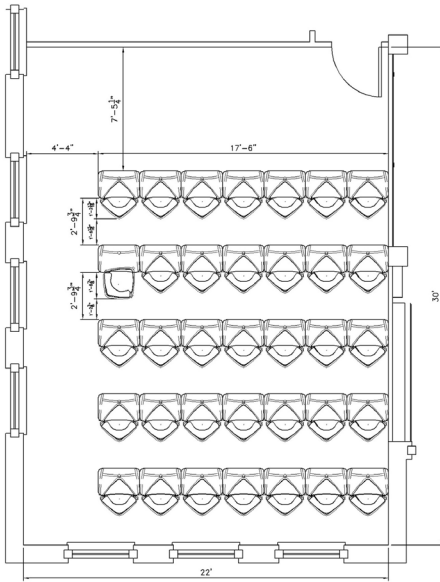

CLASSROOM DENSITY COMPARISONS

Intellect Wave®, Learn2®, Pirouette®, Ruckus™, Strive®

Room Size 22' x 30'

March 2017

CAPACITY COMPARISON

- 35 - Ruckus Chairs w/Ruckus Desks
- 30 - Ruckus Chairs w/Pirouette 24x60
- 30 - Ruckus Chairs w/Pirouette 24x66
- 35 - Ruckus Chairs w/Wave Desks
- 40 - Wave Chairs w/Wave Desks
- 35 - Learn2
- 30 - Strive Chairs w/Pirouette 24x60
- 30 - Strive Chairs w/Pirouette 24x66

Ruckus with Ruckus

- Ruckus Stack Chairs w/Casters - qty 35
- Ruckus Desks - qty 35