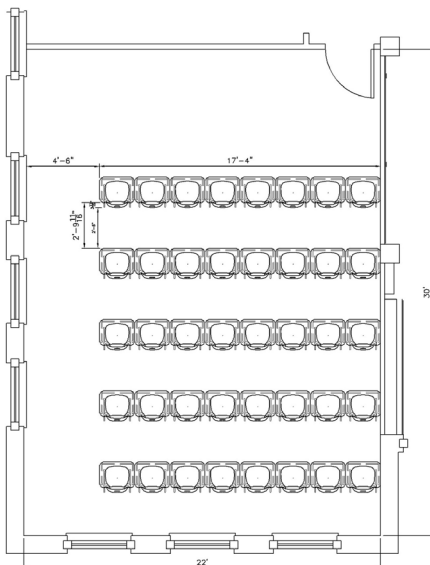

Wave with Wave

- Intellect Wave Cantilever Chairs - qty 40
- Intellect Wave Desks - qty 40